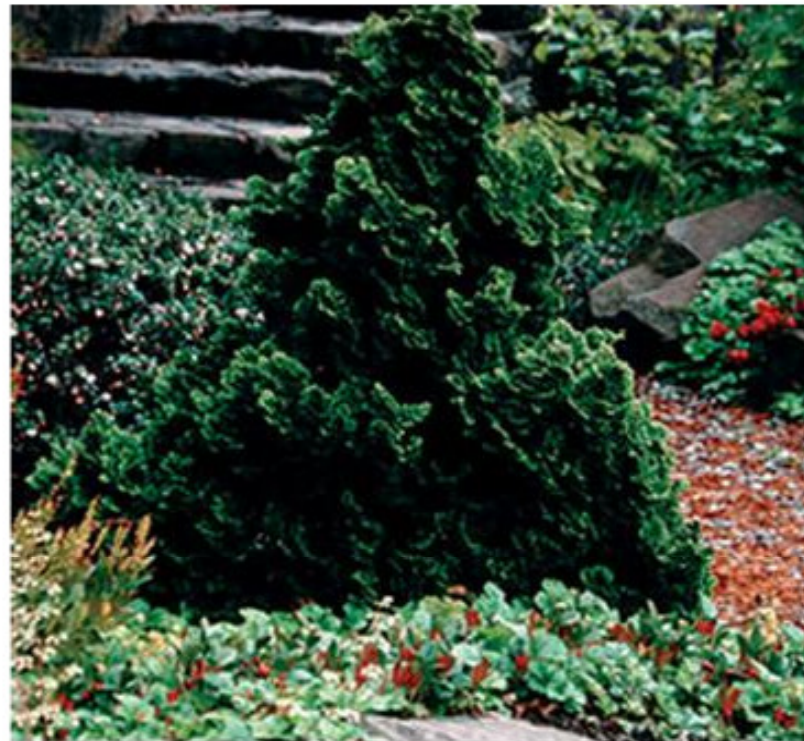

Dwarf Hinoki Cypress

Size at Maturity

- ❑ 8' MAXIMUM – Very Slow Grower

Flower

- ❑ Insignificant

Special Interest

- ❑ Excellent Specimen
- ❑ Evergreen